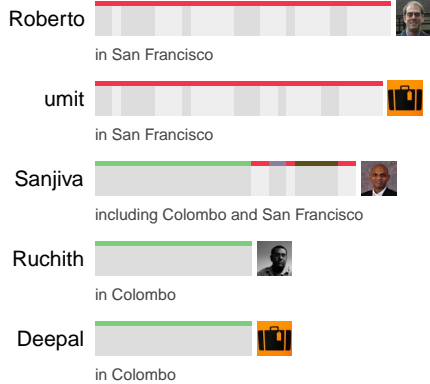

2008 Personal annual report for Jonathan Marsh

You took 24 trips in 2008, which added up to 61,252 km or 16% of the distance to the moon.

In 2008, you mostly coincided with:

In 2008, you spent

You have 16 travellers in your network. They travelled a total of 1,259,207 km in 2008, and everyone on Dopplr travelled a total of 1331.4 million km or 8.9 AU in 2008: the approximate distance to Saturn from the Earth as of January 2009.

Your personal velocity for 2008 was 4.92 km/h, which is about the same as a duck.

The 5 most popular cities in your network are San Francisco, New York, Sunnyvale, London and Geneva.

The furthest distance you travelled was to Auburn (15,366 km from Colombo). The shortest distance you travelled was to Reno (130 km from Auburn), which is the 251st most popular city on Dopplr.

The Dopplr Raumzeitgeist: Where Jonathan has been

You spent the longest in Mountain View, michael schuster has a tip: try the Farmer's (or is it Farmers' ? :-) Market, every Sunday at the Caltrain Station in Mountain View. See more on the city page for Mountain View on Dopplr.